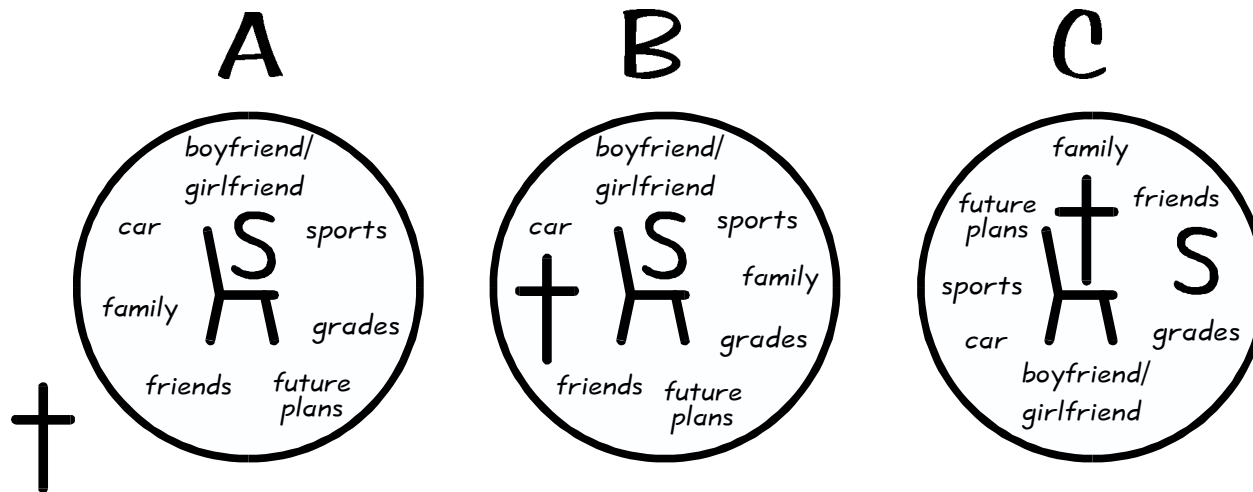

The Throne Diagram

Is Jesus Lord of Your Life?

The circle is your life.

The seat is a throne.

The throne stands for whatever is lord of your life.

S is for Self.

The cross is Jesus.

The other things in the circle represent whatever is important to you.

Which of these three circles represents your relationship with Christ?

A. In the first, Self is on the throne, while Jesus is totally outside of your life.

*B. Here, Jesus is in your life, but he's not Lord.
You're still calling the shots.*

*C. This is the goal. Jesus is Lord, ruling over your life.
You're submitted to his authority.*